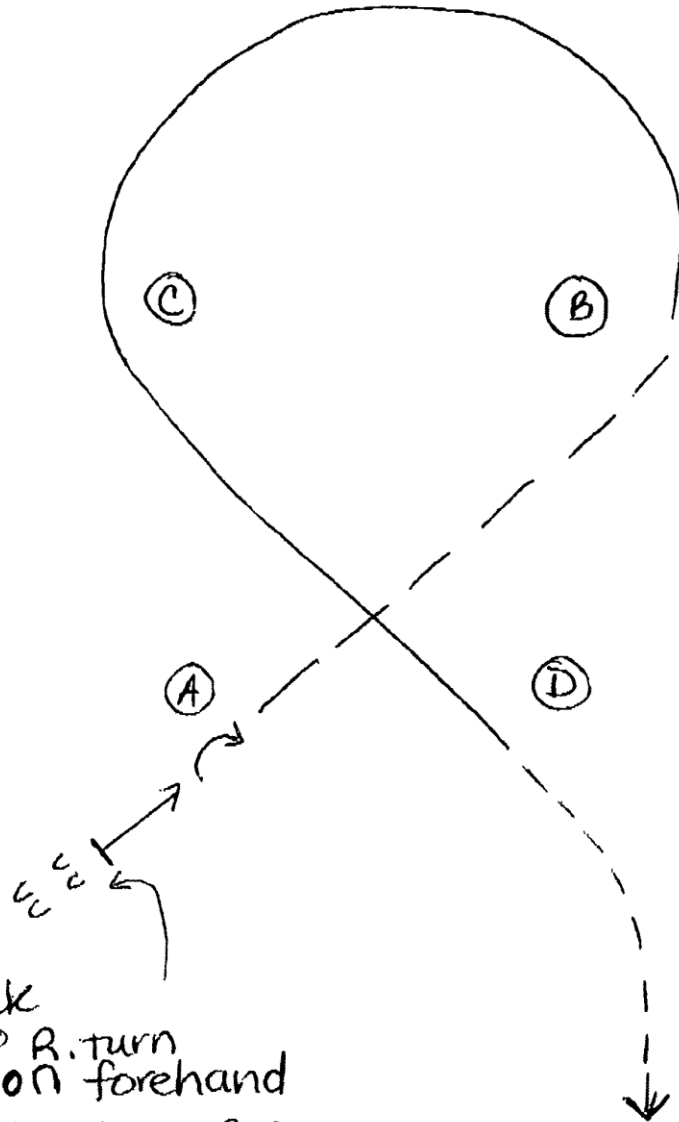

# Equitation - Amat

Wednesday, May 26, 2010

Back  
180° R. turn  
on forehand  
Posting trot R. Dia  
Hand-gallop B-C  
C-D regular canter  
D - Sit trot to Exit  
or rail.

Cyrtchen  
Mathes

☺