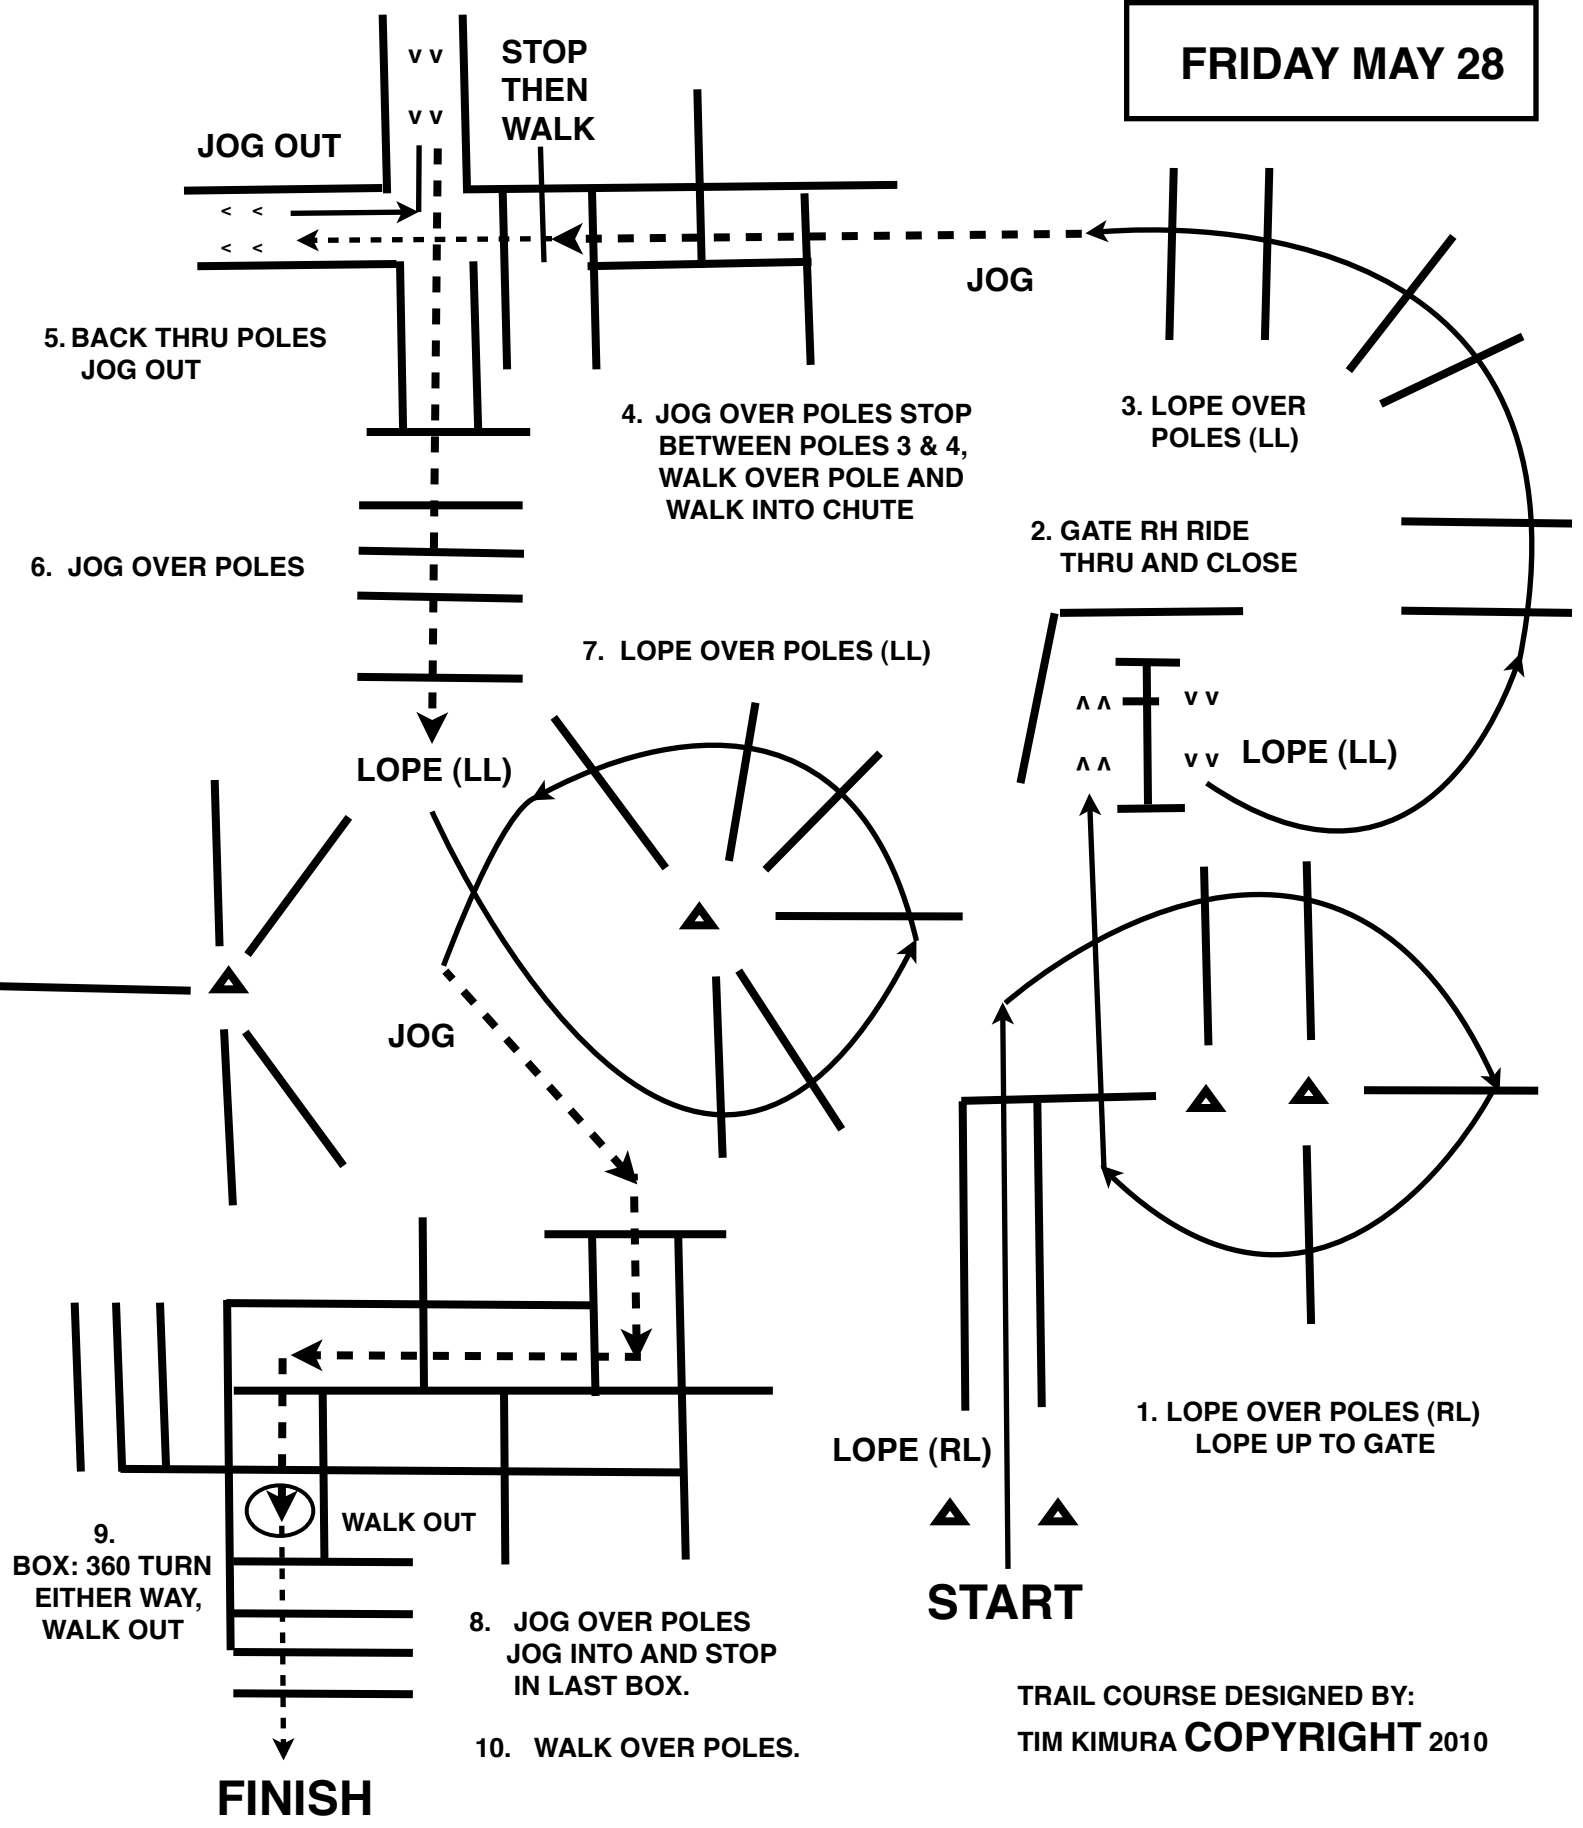

2010 TEXAS CLASSIC

TRAIL: SENIOR HORSES

FRIDAY MAY 28

TRAIL COURSE DESIGNED BY:
TIM KIMURA **COPYRIGHT** 2010